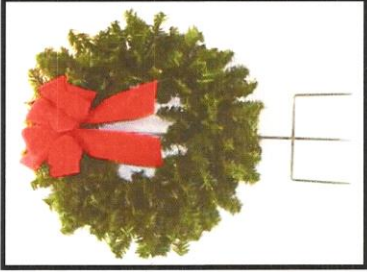

24" Cemetery Wreath

Made with Balsam Pine on a wire stand to be secured in the ground. Attached to the stand with Natural Pine Cones, Red Berries and a weather proof Red Velvet Bow.

$22.00